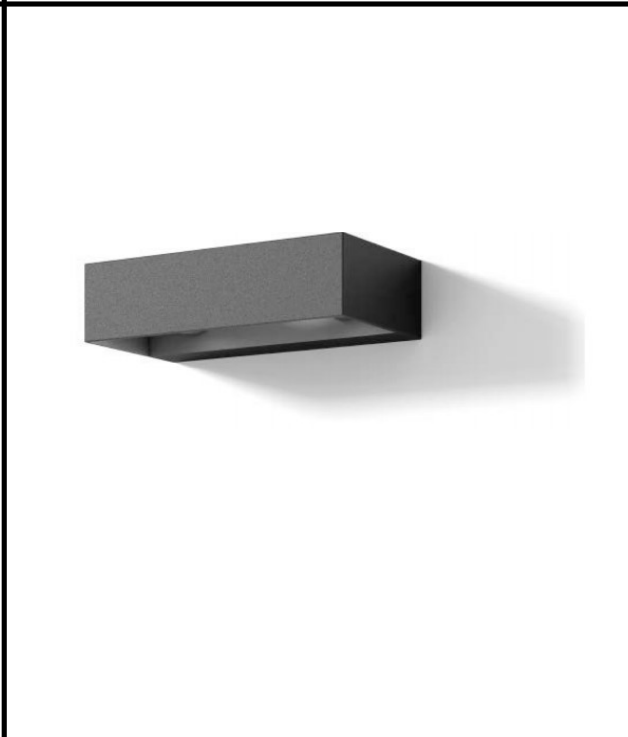

Sovitron Interior Pvt.Ltd.

Model Name	SILAS-K2400 Wall Light/DL-OUC-K2400-12
Description	Wall light (Direct-Indirect)

Technical description	Image
-----------------------	-------

Dimension	L=207mm,W=110mm H=60mm
Frame	Aluminium Die-cast
Color Tempertaure	5700K
Power	2x6W
Total Luminous Flux	540 lm
Efficacy	45 lm/W
IP rating	54
Beam angle	2X30°
Color Rendering	≥80
Mounting	Surface
Optics	Clear Tempered glass
Dimming	NON-Dimmable
Operating Voltage	220-240 VAC
Standard Lifetime	L70 minimum at 50,000 burning hours