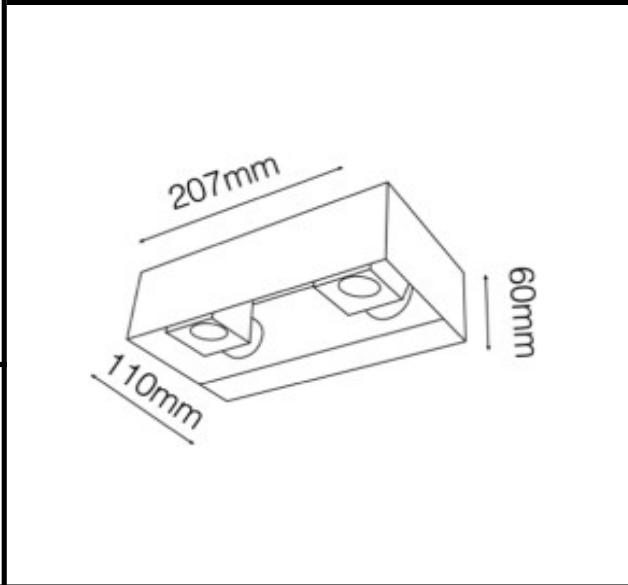

Sovitron Interior Pvt.Ltd.

Model Name	SILAS-K2400 Wall Light/DL-OUC-K2400-12
Description	Wall light (Direct-Indirect)

Technical description	Image
-----------------------	-------

Dimension	L=207mm,W=110mm H=60mm
Frame	Aluminium Die-cast
Color Tempertaure	5700K
Power	2x6W
Total Luminous Flux	540 lm
Efficacy	45 lm/W
IP rating	54
Beam angle	2X30°
Color Rendering	≥80
Mounting	Surface
Optics	Clear Tempered glass
Dimming	NON-Dimmable
Operating Voltage	220-240 VAC
Standard Lifetime	L70 minimum at 50,000 burning hours

Dimension diagram

Remarks:-

Address: Plot #7 Saroorpur-Nangla Industrial Area,Ballabgarh-Sohna Road,Faridabad-121005
Email: info@sovitron.com